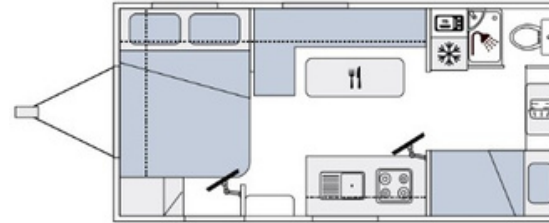

FEATURES

- Roller Rocker beam axle 3200kg rated suspension
- 265x75xR16 A/T tyres and 16" wheels
- Recessed DO35 hitch
- Chassis mounted dual chassis box
- Coloured lens singular unit taillights
- Full composite external cladding
- 600mm checkerplate sides
- One-piece structural coated plywood floor
- Larger skylight hatch over main bed
- Double glazed Dometic windows
- Larger toolbox with pull out slide
- Exposed stitching style Annahide upholstery
- Niches in main bed robes with 12v/USB
- 12v/USB points in bunks
- 2 x 100ah batteries
- 2 x 180w solar panels
- Digital sensor TV antenna
- 3 x external lights on entry side
- Light above external shower
- LED mood reading lights in sleeping and seating areas with built in USB
- Safety Dave reverse camera
- BM PRO 30-35 battery management system
- 2 x 95lt freshwater tanks
- 95lt grey water tank
- External shower
- Gas bayonet
- 188lt fridge/freezer
- 24" Smart TV
- 1lbis 4 reverse cycle air conditioner heating/cooling
- Double DIN touch screen NCE DVD/CD player
- 3.2lt top load washing machine

18'6 STORM

TANDEM AXLE

TANDEM AXLE

TANDEM AXLE

TANDEM AXLE

TANDEM AXLE

TANDEM AXLE