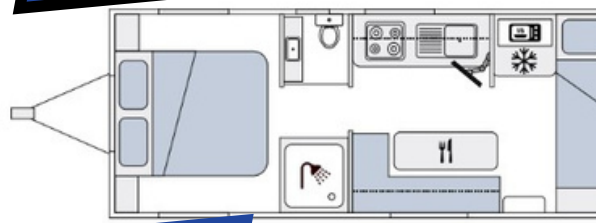

TANDEM AXLE

22'6 TERRA

TANDEM AXLE