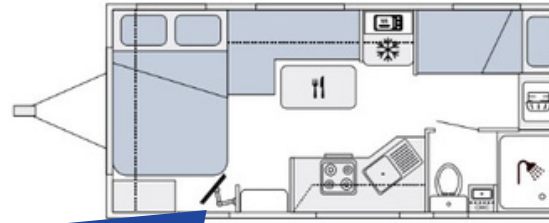

19'6 TANTRUM

TANDEM AXLE