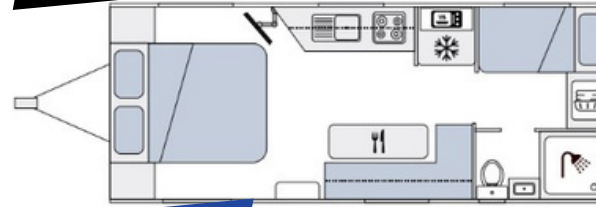

21'6 SERIES 2