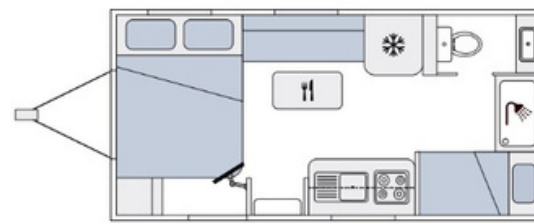

WWW.GREATESCAPECARAVANS.COM.AU

1065 Western Highway, Ravenhall, Victoria

FEATURES

- Roller Rocker beam axle 3200kg rated suspension
- 265x75xR16 A/T tyres and 16" wheels
- Recessed DO35 hitch
- Chassis mounted dual chassis box
- Coloured lens singular unit taillights
- Full composite external cladding
- 600mm checkerplate sides
- One-piece structural coated plywood floor
- Larger skylight hatch over main bed
- Double glazed Dometic windows
- Larger toolbox with pull out slide
- Exposed stitching style Annahide upholstery
- Niches in main bed robes with 12v/USB
- 12v/USB points in bunks
- 2 x 100ah batteries
- 2 x 180w solar panels
- Digital sensor TV antenna
- 3 x external lights on entry side
- Light above external shower
- LED mood reading lights in sleeping and seating areas with built in USB
- Safety Dave reverse camera
- BM PRO 30-35 battery management system
- 2 x 95lt freshwater tanks
- 95lt grey water tank
- External shower
- Gas bayonet
- 188lt fridge/freezer
- 24" Smart TV
- 1lbis 4 reverse cycle air conditioner heating/cooling
- Double DIN touch screen NCE DVD/CD player
- 3.2lt top load washing machine