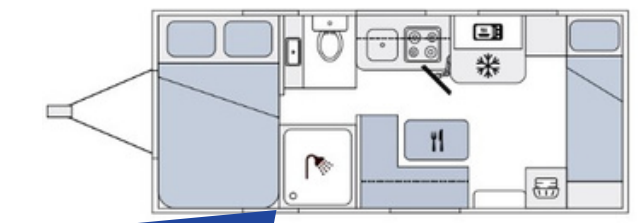

20'9 TROUBLEMAKER

TANDEM AXLE