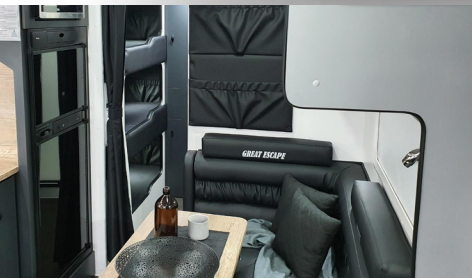

GREAT ESCAPE CARAVANS

SPACIOUS INTERIOR

PREMIUM APPLIANCES

We are the family caravan specialists.

CUSTOM OPTIONS AVAILABLE

FX Family Escape

BLACK SERIES DELUXE

Premium finishes and refined modern furniture make this Great Escape Caravan one you will enjoy with the family for years to come. Feel relaxed from the minute you step inside.