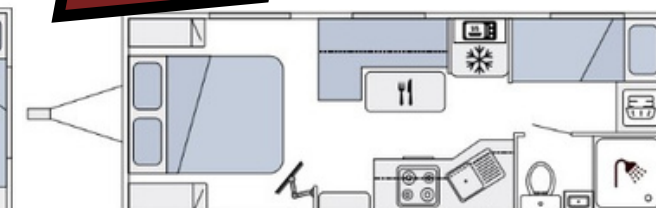

22'6 TERRA

22'6 TANTRUM

TANDEM AXLE

SALES@GREATSCAPECARAVANS.COM.AU

Anthony 0488 146 588 – Jason 0434 361 103

check our website for even more floorplan options!