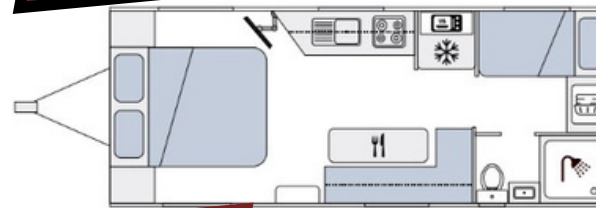

21'6 SERIES 2

TANDEM AXLE