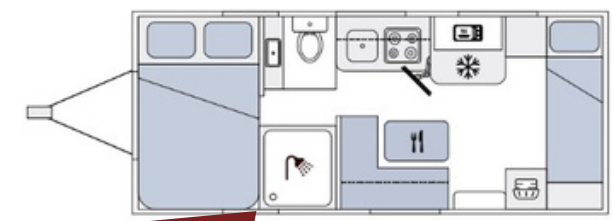

20'9 TROUBLEMAKER

TANDEM AXLE