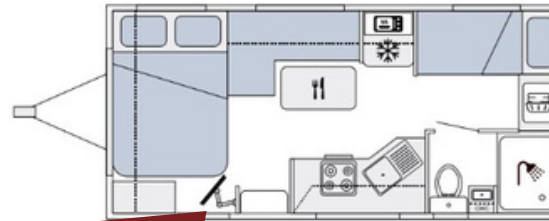

19'6 TANTRUM

TANDEM AXLE