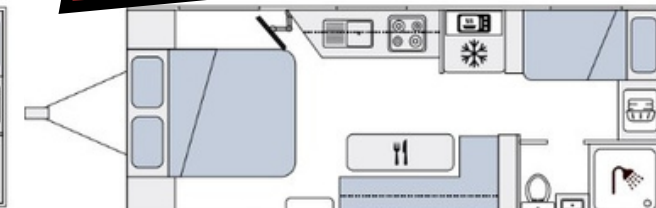

21'6 SERIES 2

22'6 SERIES 2

TANDEM AXLE