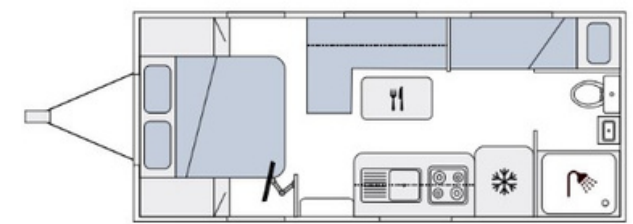

18'6 LITTLE RASCAL