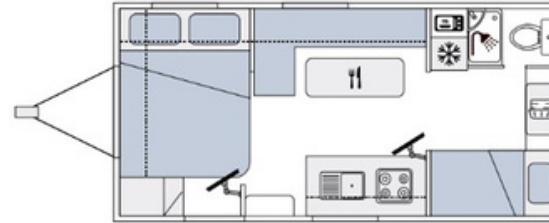

FEATURES

- OZtrekker suspension with twin shock absorbers
- 265/75/R16 A/T tyres & 16" wheels + 2 x spare wheels
- 12" electric brakes
- Recessed DO35 hitch + extended a-frame
- Front stone guard
- Chassis mounted dual battery box
- Coloured lens singular unit taillights
- 2 x jerry can holders on rear bumper bar
- Checkerplate water tank protection
- Full external composite cladding
- 600mm checkerplate sides
- Checkerplate wheel spats
- One-piece honeycomb flooring
- Large external grab handles on each corner
- Double glazed Dometic windows
- Larger toolbox with pull out slide
- Exposed stitching style Annahide upholstery
- 2 x 120ah AGM batteries
- 2 x 180w solar panels
- Front & rear LED light bars
- Safety Dave reverse camera
- 12v/USB points in all beds
- BM PRO 30-35 battery management system with Odyssey display
- 3 x 95lt freshwater tanks + 95lt grey water tank
- External shower
- Gas bayonet
- 188lt compressor fridge/freezer
- 24" Smart TV
- Ibis 4 reverse cycle air conditioner heating/cooling
- Double DIN touch screen NCE DVD/CD player
- 3.2lt top load washing machine

18'6 STORM

TANDEM AXLE

TANDEM AXLE

TANDEM AXLE

TANDEM AXLE

TANDEM AXLE

TANDEM AXLE

SALES@GREATSCAPECARAVANS.COM.AU

Anthony 0488 146 588 – Jason 0434 361 103

check our website for even more floorplan options!