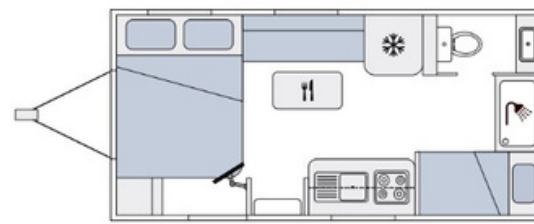

FEATURES

- OZtrekker suspension with twin shock absorbers
- 265/75/R16 A/T tyres & 16" wheels + 2 x spare wheels
- 12" electric brakes
- Recessed DO35 hitch + extended a-frame
- Front stone guard
- Chassis mounted dual battery box
- Coloured lens singular unit taillights
- 2 x jerry can holders on rear bumper bar
- Checkerplate water tank protection
- Full external composite cladding
- 600mm checkerplate sides
- Checkerplate wheel spats
- One-piece honeycomb flooring
- Large external grab handles on each corner
- Double glazed Dometic windows
- Larger toolbox with pull out slide
- Exposed stitching style Annahide upholstery
- 2 x 120ah AGM batteries
- 2 x 180w solar panels
- Front & rear LED light bars
- Safety Dave reverse camera
- 12v/USB points in all beds
- BM PRO 30-35 battery management system with Odyssey display
- 3 x 95lt freshwater tanks + 95lt grey water tank
- External shower
- Gas bayonet
- 188lt compressor fridge/freezer
- 24" Smart TV
- Ibis 4 reverse cycle air conditioner heating/cooling
- Double DIN touch screen NCE DVD/CD player
- 3.2lt top load washing machine

18'2 TEMPA TANTRUM